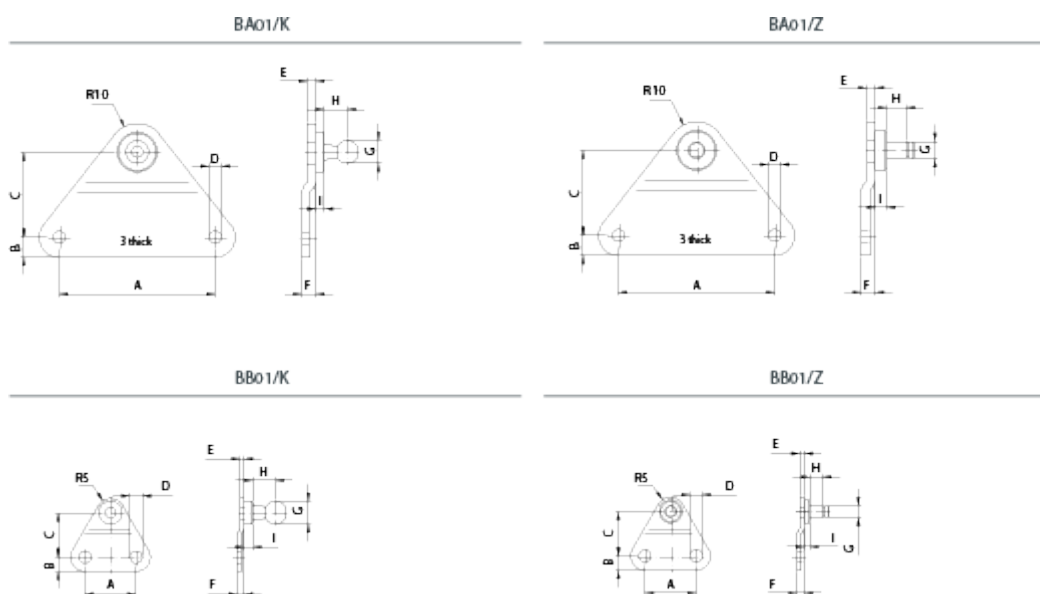

Article number: 04HBA01K13V4

Description: Stabilus Industry Line Side bracket stainless steel, flat Stainless steel AISI316L/316Ti
Type BA01K13V4 M13

Measures

A = 55
B = 7
C = 30
D = 5.3
E = 3
F = 5
G = 13
H = 9.5

I = 3
Stability = 1200 N